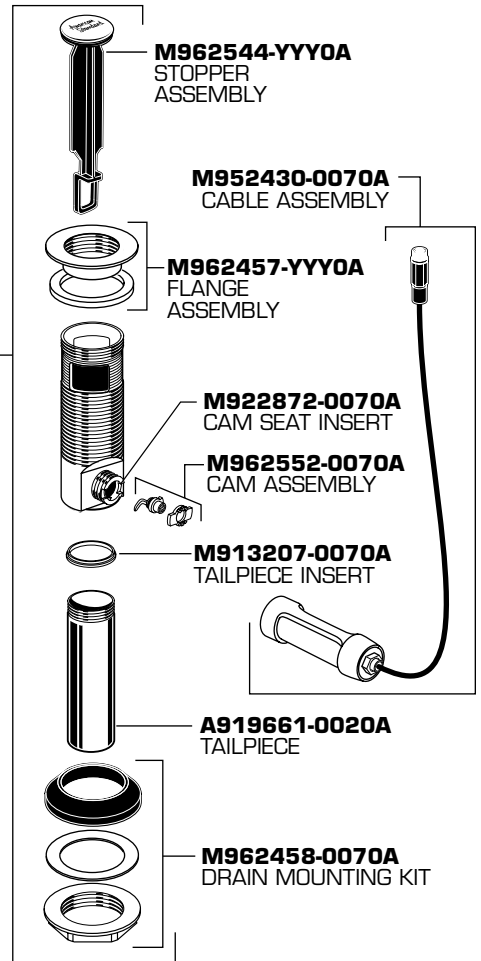

## SERIN™ PETITE SPREAD LAVATORY FITTING

MODEL NUMBER

**2064.831**

Replace the "YYY" with appropriate finish code

CHROME	002
SATIN NICKEL	295

HOT LINE FOR HELP  
For toll-free information and answers to your questions, call:  
1 (800) 442-1902  
Weekdays 8:00 a.m. to 6:00 p.m. EST  
IN CANADA 1-800-387-0369 (TORONTO 1-905-306-1093)  
Weekdays 8:00 a.m. to 7:00 p.m. EST  
IN MEXICO 01-800-839-1200