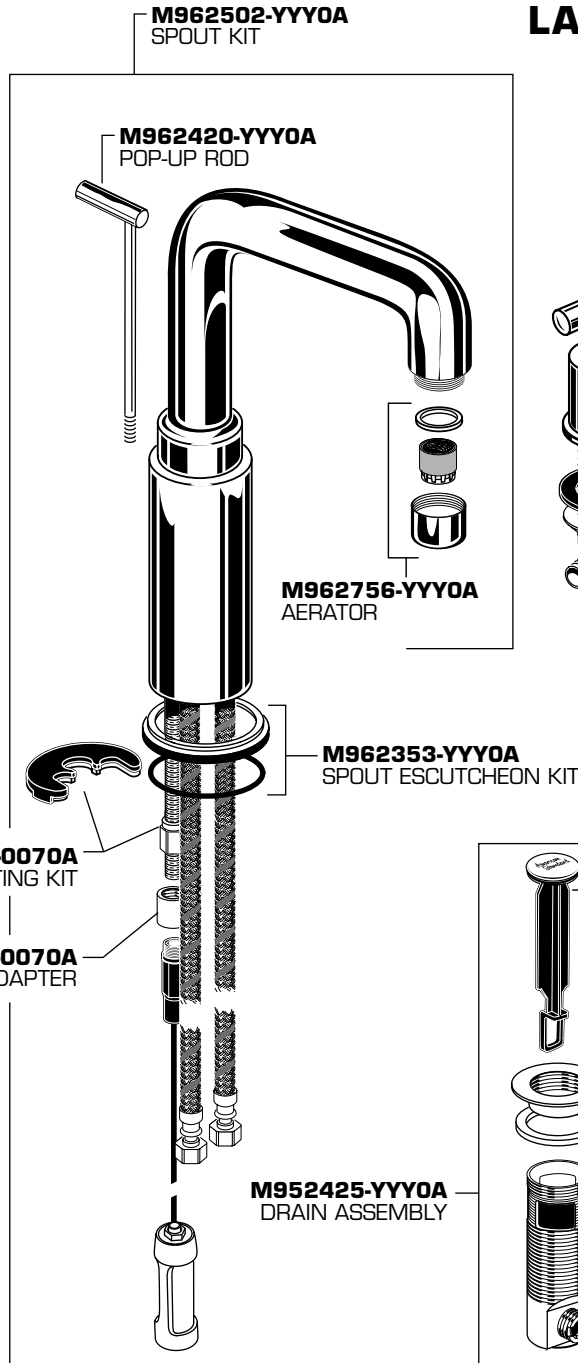

## SERIN™ PETITE SPREAD LAVATORY FITTING

MODEL NUMBER

**2064.831**

Replace the "YYY" with appropriate finish code

CHROME	002
SATIN NICKEL	295

HOT LINE FOR HELP  
For toll-free information and answers to your questions, call:  
1 (800) 442-1902  
Weekdays 8:00 a.m. to 6:00 p.m. EST  
IN CANADA 1-800-387-0369 (TORONTO 1-905-306-1093)  
Weekdays 8:00 a.m. to 7:00 p.m. EST  
IN MEXICO 01-800-839-1200